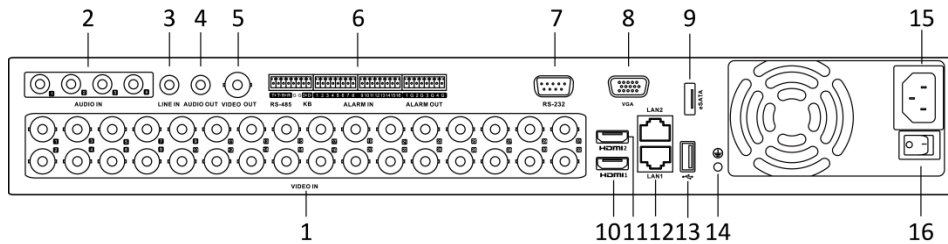

Physical Interfaces

NOTE

The rear panel of DS-7324HUHI-K4 provides 24 video input interfaces.

Index	Description	Index	Description
1	VIDEO IN	9	eSATA Interface
2	AUDIO IN, RCA Connector	10	HDMI1 Interface
3	LINE IN	11	HDMI2 Interface
4	AUDIO OUT	12	LAN1 and LAN2 Network Interfaces
5	VIDEO OUT	13	USB Interface
6	RS-485 Serial Interface, Keyboard Interface, ALARM IN and ALARM OUT	14	GND
7	RS-232 Serial Interface	15	100 to 240 VAC Power Input
8	VGA Interface	16	Power Switch

Distributed by

Available Models

DS-7324HUHI-K4, DS-7332HUHI-K4

Headquarters

No.555 Qianmo Road, Binjiang District,
Hangzhou 310051, China
T +86-571-8807-5998
overseasbusiness@hikvision.com

Hikvision USA
T +1-909-895-0400
sales.usa@hikvision.com

Hikvision Australia
T +61-2-8599-4233
salesau@hikvision.com

Hikvision India
T +91-22-28469900
sales@pramahikvision.com

Hikvision Canada
T +1-866-200-6690
sales.canada@hikvision.com

Hikvision Thailand
T +662-275-9949

Hikvision Europe
T +31-23-5542770
sales.eu@hikvision.com

Hikvision Italy
T +39-0438-6902
info.it@hikvision.com

Hikvision Brazil
T +55 11 3318-0050
Latam.support@hikvision.com

Hikvision Turkey
T +90 (216)521 7070- 7074
sales.tr@hikvision.com

Hikvision Malaysia
T +601-7652-2413

Hikvision UK & Ireland
T +01628-902140
sales.uk@hikvision.com

Hikvision South Africa
Tel: +27 (10) 0351172
sale.africa@hikvision.com

Hikvision France
T +33(0)1-85-330-450
info.fr@hikvision.com

Hikvision Kazakhstan
T +7-727-9730667
nikia.panflov@hikvision.ru

Hikvision Vietnam
T +84-974270888

Hikvision UAE
T +971-4-4432090
salesme@hikvision.com

Hikvision Singapore
T +65-6684-4718
sg@hikvision.com

Hikvision Spain
T +34-91-737-16-55
info.es@hikvision.com

Hikvision Tashkent
T +99-87-1238-9438
uzb@hikvision.ru

Hikvision Hong Kong
T +852-2151-1761

Hikvision Russia
T +7-495-669-67-99
saleru@hikvision.com

Hikvision Korea
T +82-(0)31-731-8817
sales.korea@hikvision.com

Hikvision Poland
T +48-22-460-01-50
info.pl@hikvision.com

Hikvision Indonesia
T +62-21-2933759
Sales.Indonesia@hikvision.com

Hikvision Colombia
sales.colombia@hikvision.com